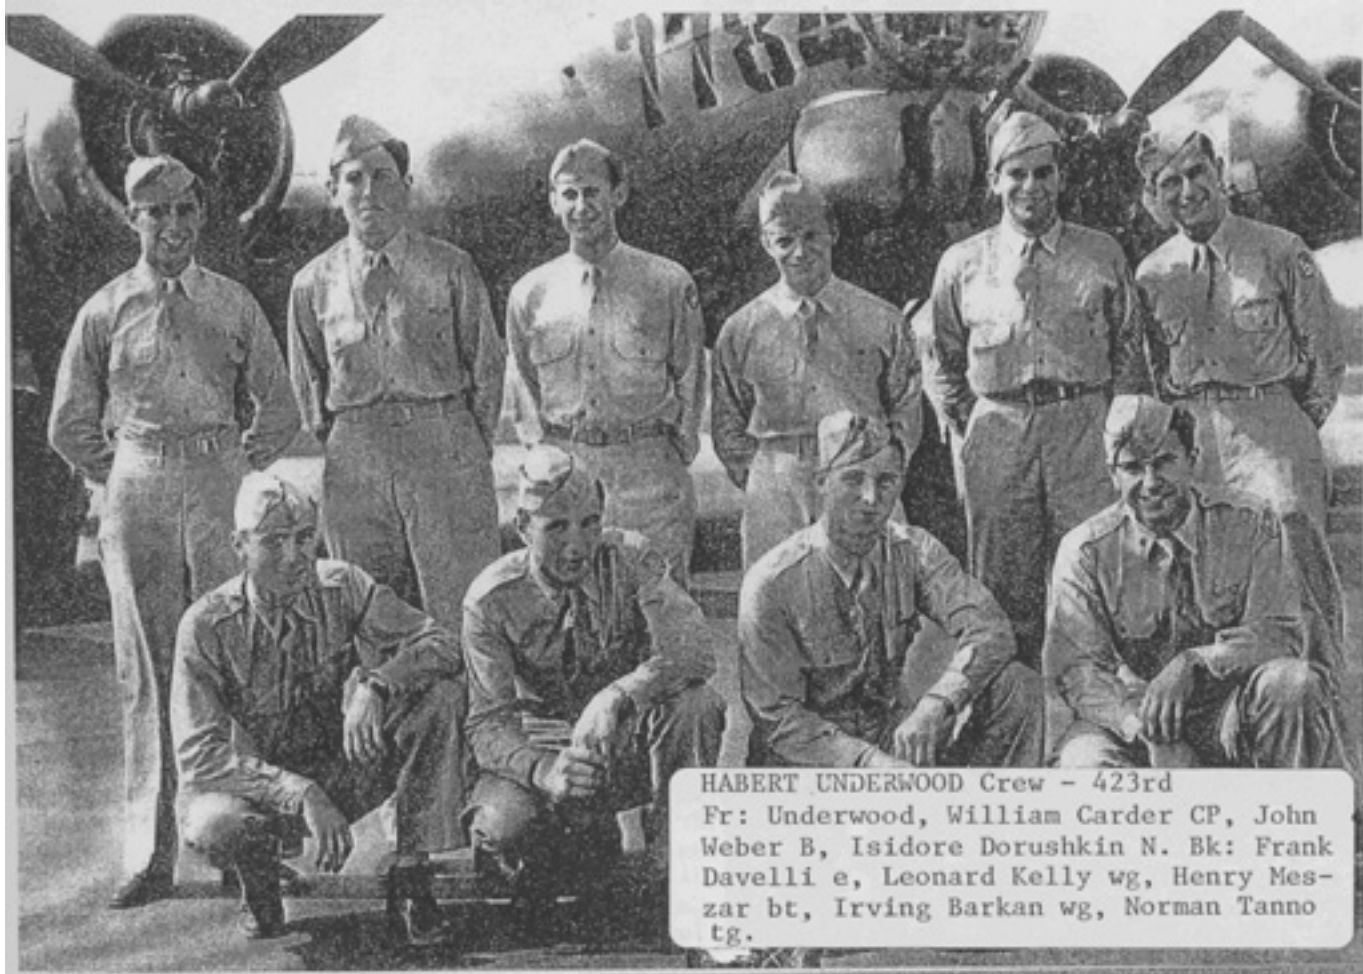

CHARLES TUCKER Crew - 367
Fr: Eugene McFadden CP, Sidney Passin B,
Tucker, Owen Johnson N. Bk: Stephen Korda
wg, Milton Badeaux wg, Laurence Neuhauser
bt, John Bentley tg, Artice Pahl e, Sam-
uel Covina ro.

HABERT UNDERWOOD Crew - 423rd
Fr: Underwood, William Carder CP, John Weber B, Isidore Dorushkin N. Bk: Frank Davelli e, Leonard Kelly wg, Henry Meszar bt, Irving Barkan wg, Norman Tanno tg.