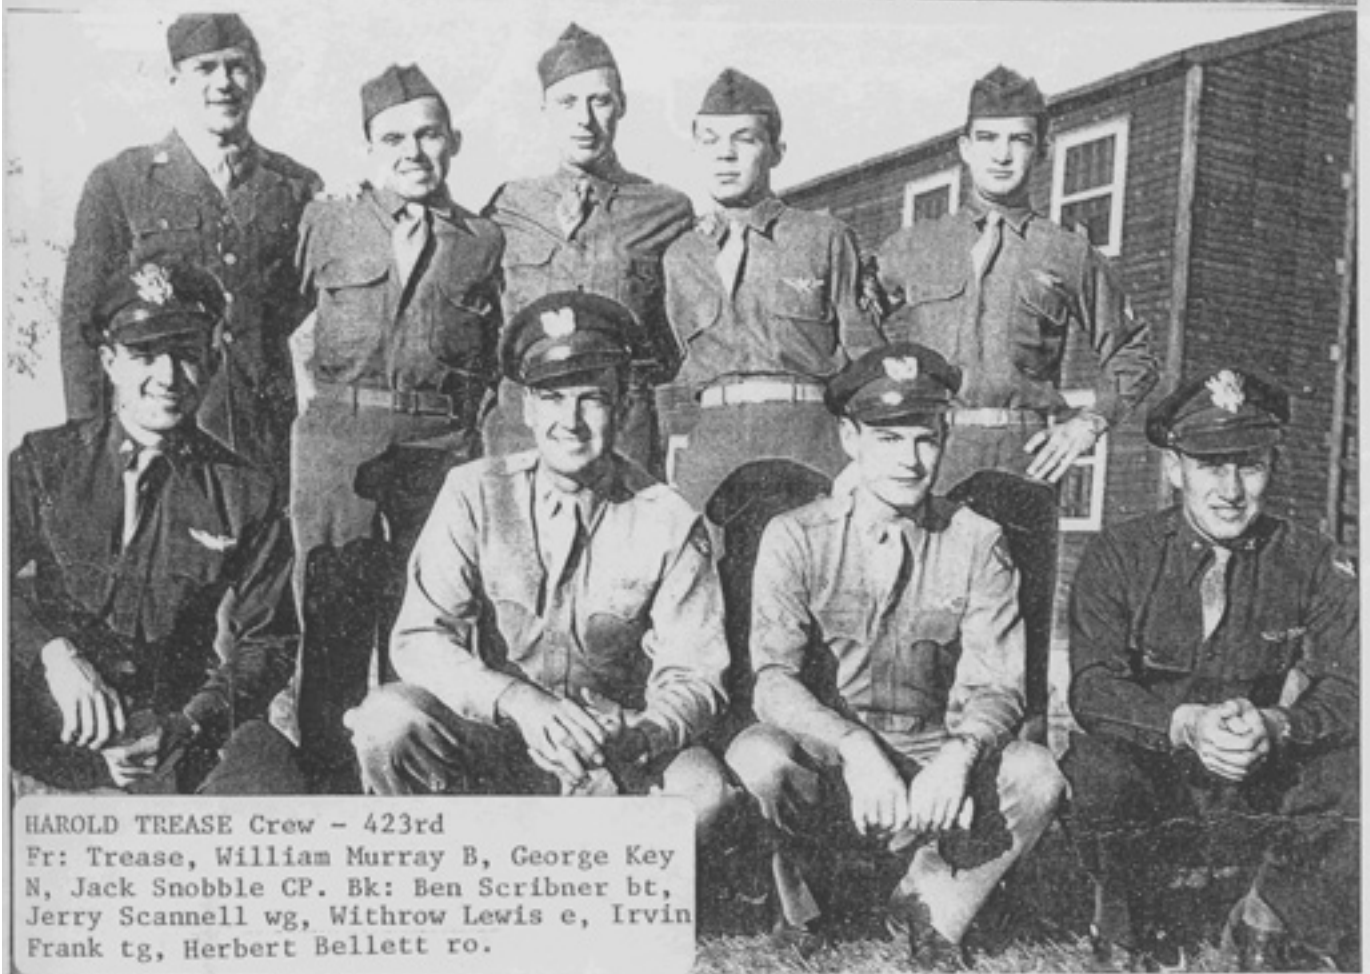

HAROLD TREASE Crew - 423rd

Fr: Trease, William Murray B, George Key N, Jack Snobble CP. Bk: Ben Scribner bt, Jerry Scannell wg, Withrow Lewis e, Irvin Frank tg, Herbert Bellett ro.