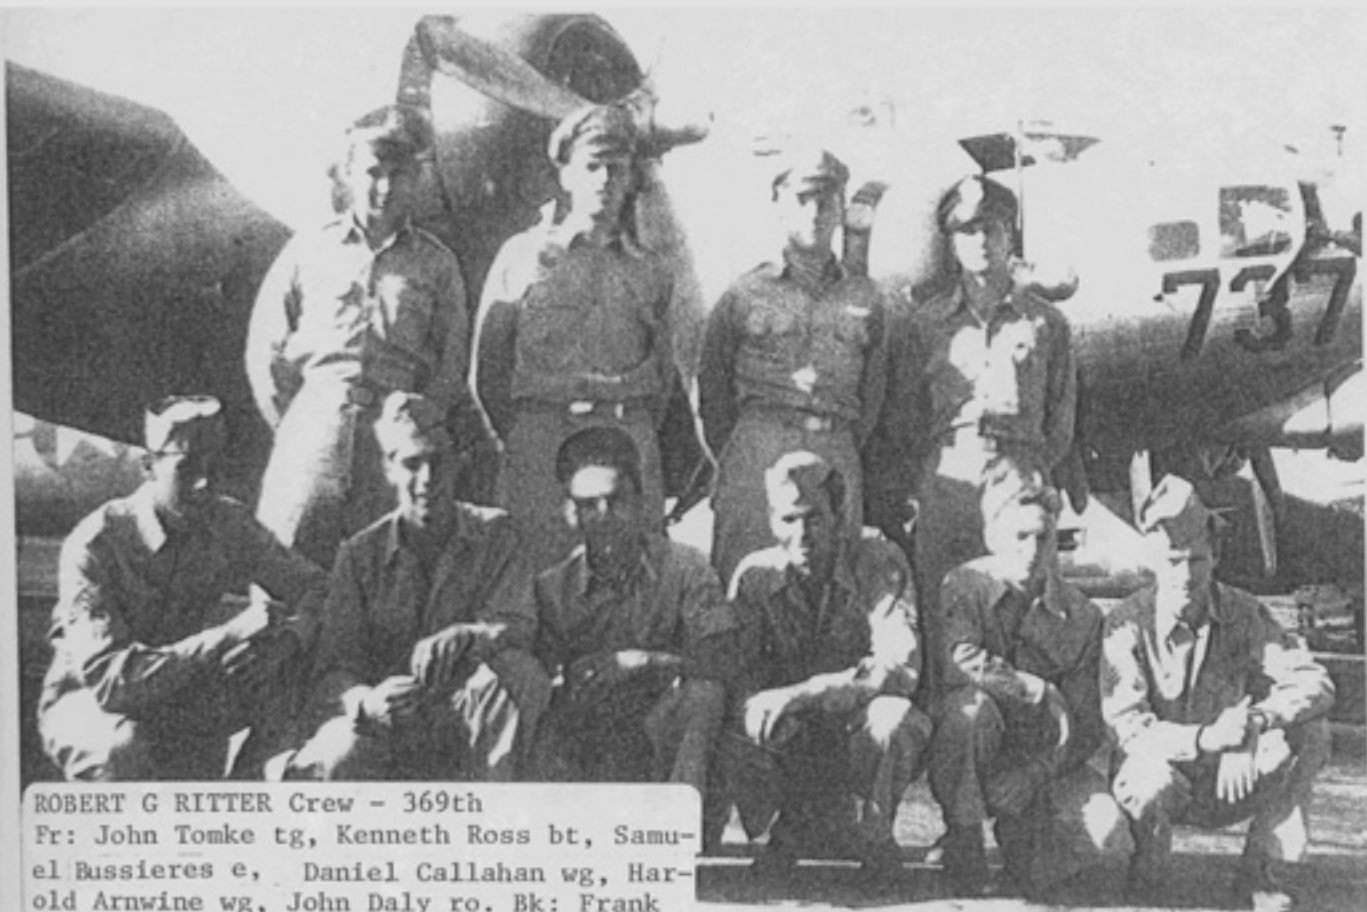

ROBERT G RITTER Crew - 369th

Fr: John Tomke tg, Kenneth Ross bt, Samuel Russieres e, Daniel Callahan wg, Harold Arnwine wg, John Daly ro. Bk: Frank Carle CP, Ritter, Robt Stalker B, Joseph Seibert N.

Fr: Roberts, Phil Griswold CP, Wm Pleasant N, Marion Northway B. Bk: Rusty Hollister e, Ronnie Elkins wg, Robert Ashwood ro, Richard Russell wg, William S Landrum bt, William Tucker tg.