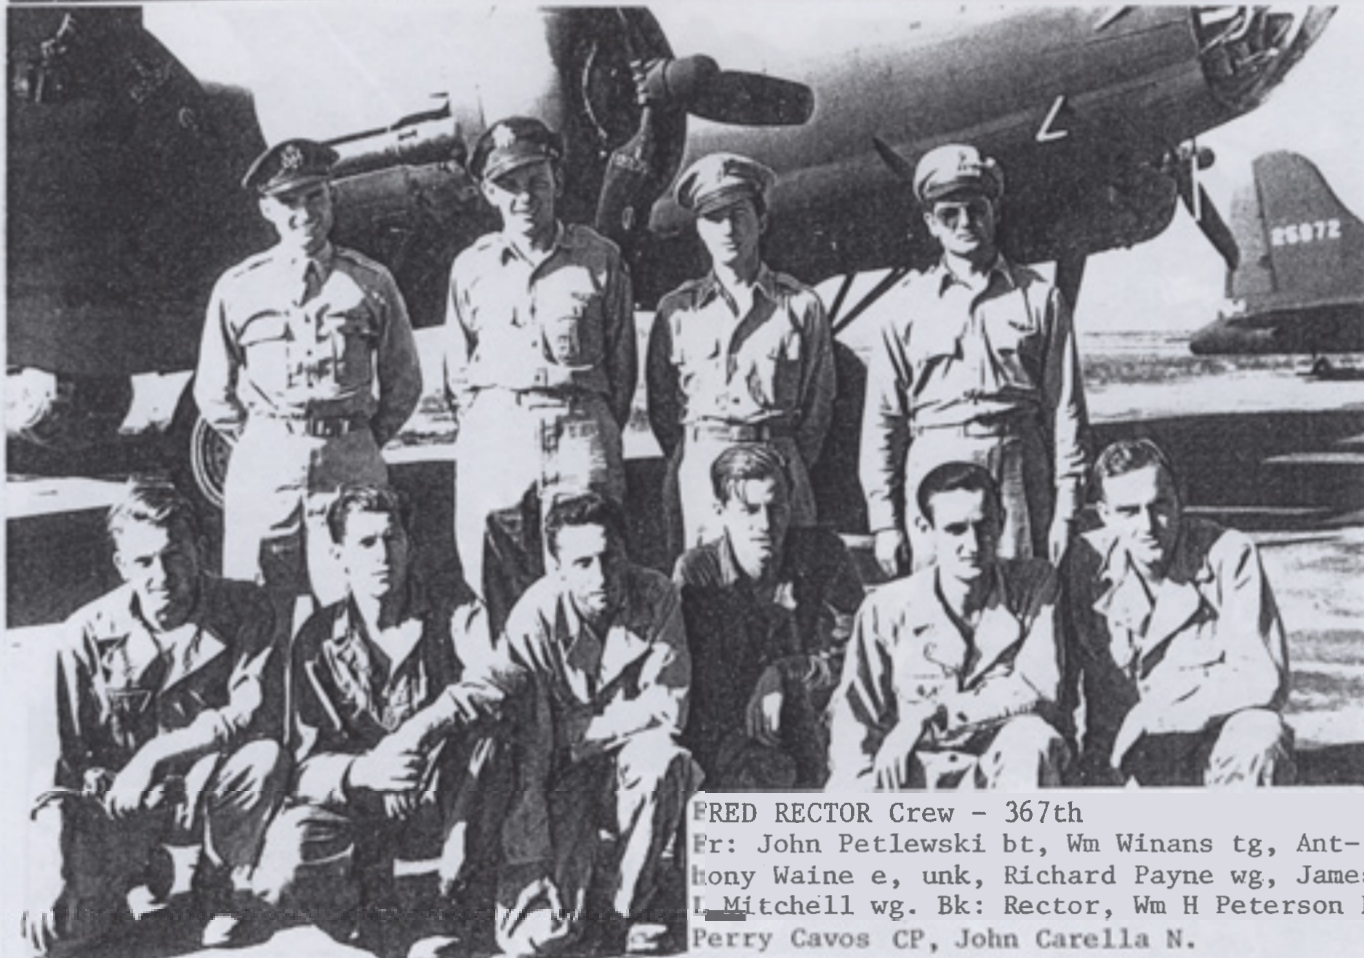

PERRY RASTER Crew - 367th
 Fr: Eugene Kelley e, George Roberts ro,
 Don Urban bt, Herman Shore wg, Bill Lan-
 drum bt, Bill Vaughn tg. Bk: Raster, Tal-
 Wadge McDonough CP, Wm Pleasant N, Marior
 Northway B, Steven Tanella B.