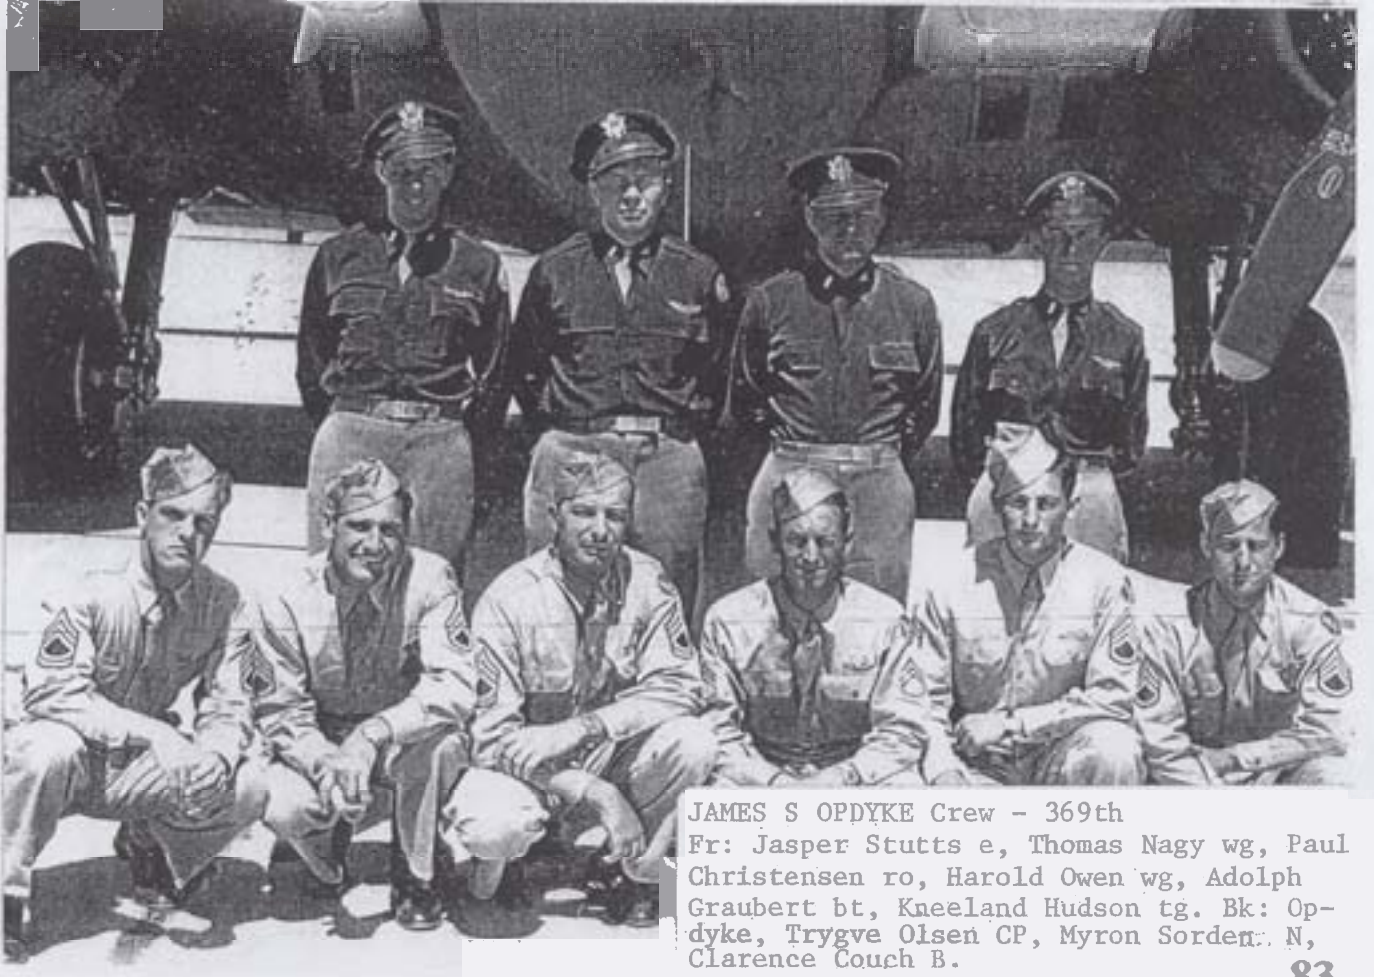

JAMES S OPDYKE Crew - 369th

Fr: Jasper Stutts e, Thomas Nagy wg, Paul Christensen ro, Harold Owen wg, Adolph Graubert bt, Kneeland Hudson tg. Bk: Opdyke, Trygve Olsen CP, Myron Sorden N, Clarence Couch B.