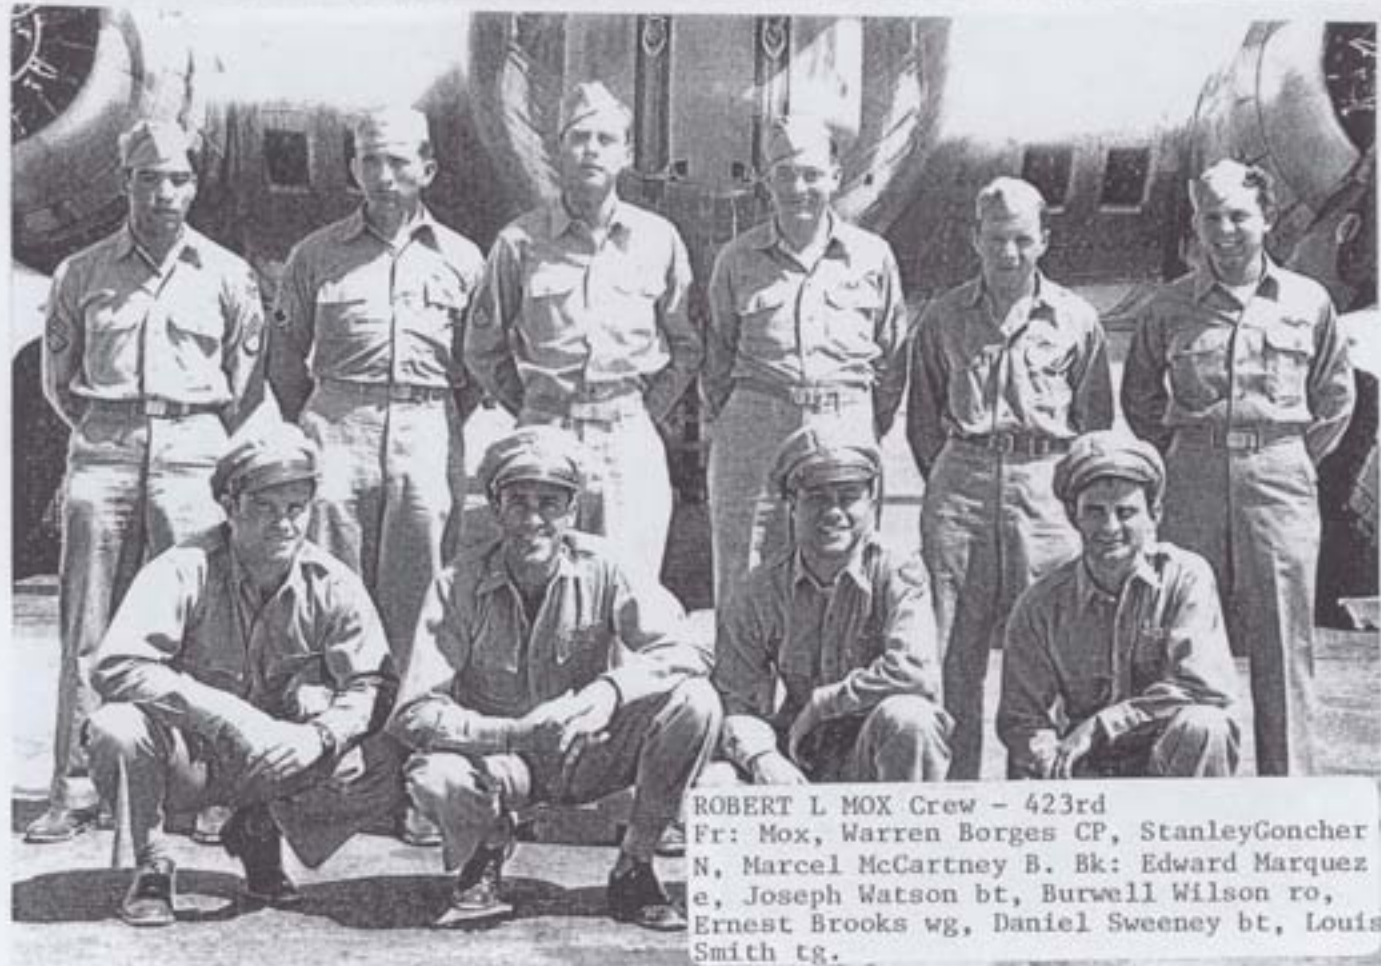

ROBERT L MOX Crew - 423rd
Fr: Mox, Warren Borges CP, Stanley Goncher
N, Marcel McCartney B. Bk: Edward Marquez
e, Joseph Watson bt, Burwell Wilson ro,
Ernest Brooks wg, Daniel Sweeney bt, Louis
Smith tg.