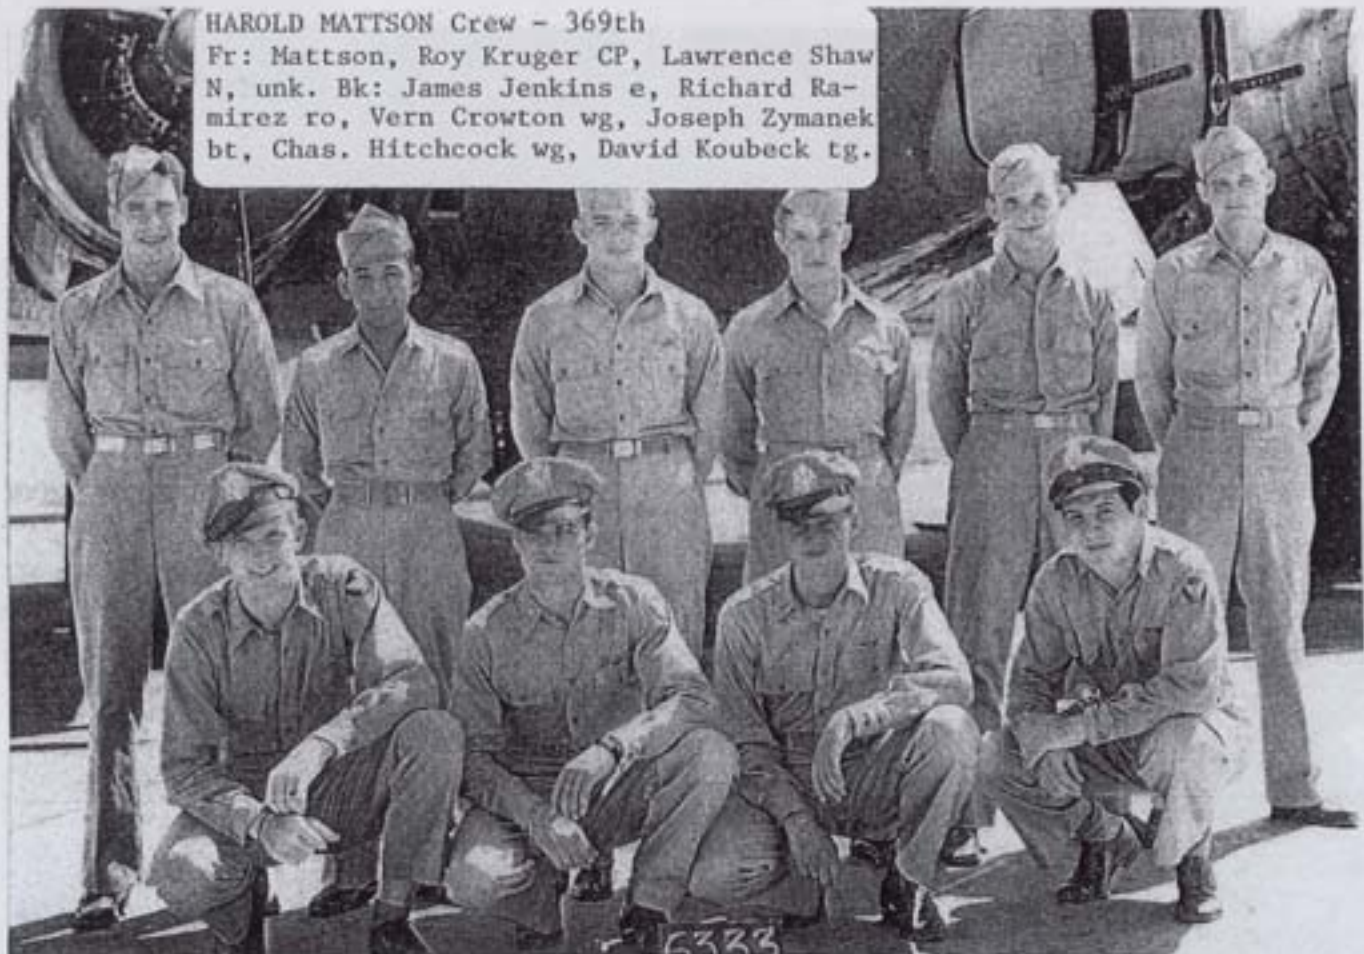

HAROLD MATTSON Crew - 369th

Fr: Mattson, Roy Kruger CP, Lawrence Shaw
N, unk. Bk: James Jenkins e, Richard Ra-
mirez ro, Vern Crowton wg, Joseph Zymanek
bt, Chas. Hitchcock wg, David Koubeck tg.

GPR-206-1306/18-5-44 (CREW & PLANE)