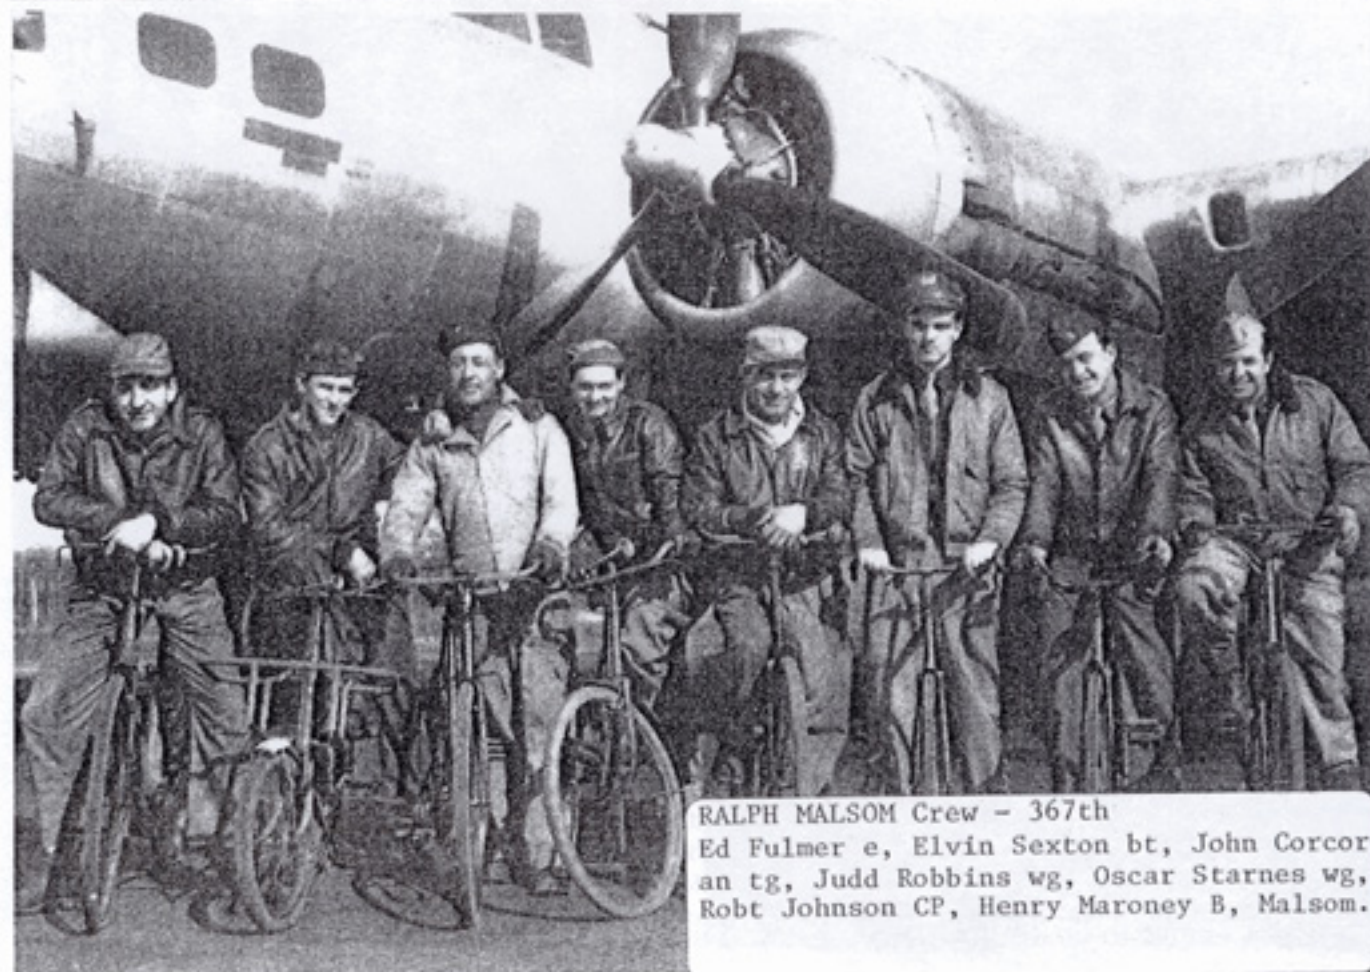

RALPH MALSOM Crew - 367th
Ed Fulmer e, Elvin Sexton bt, John Corcor-
an tg, Judd Robbins wg, Oscar Starnes wg,
Robt Johnson CP, Henry Maroney B, Malsom.