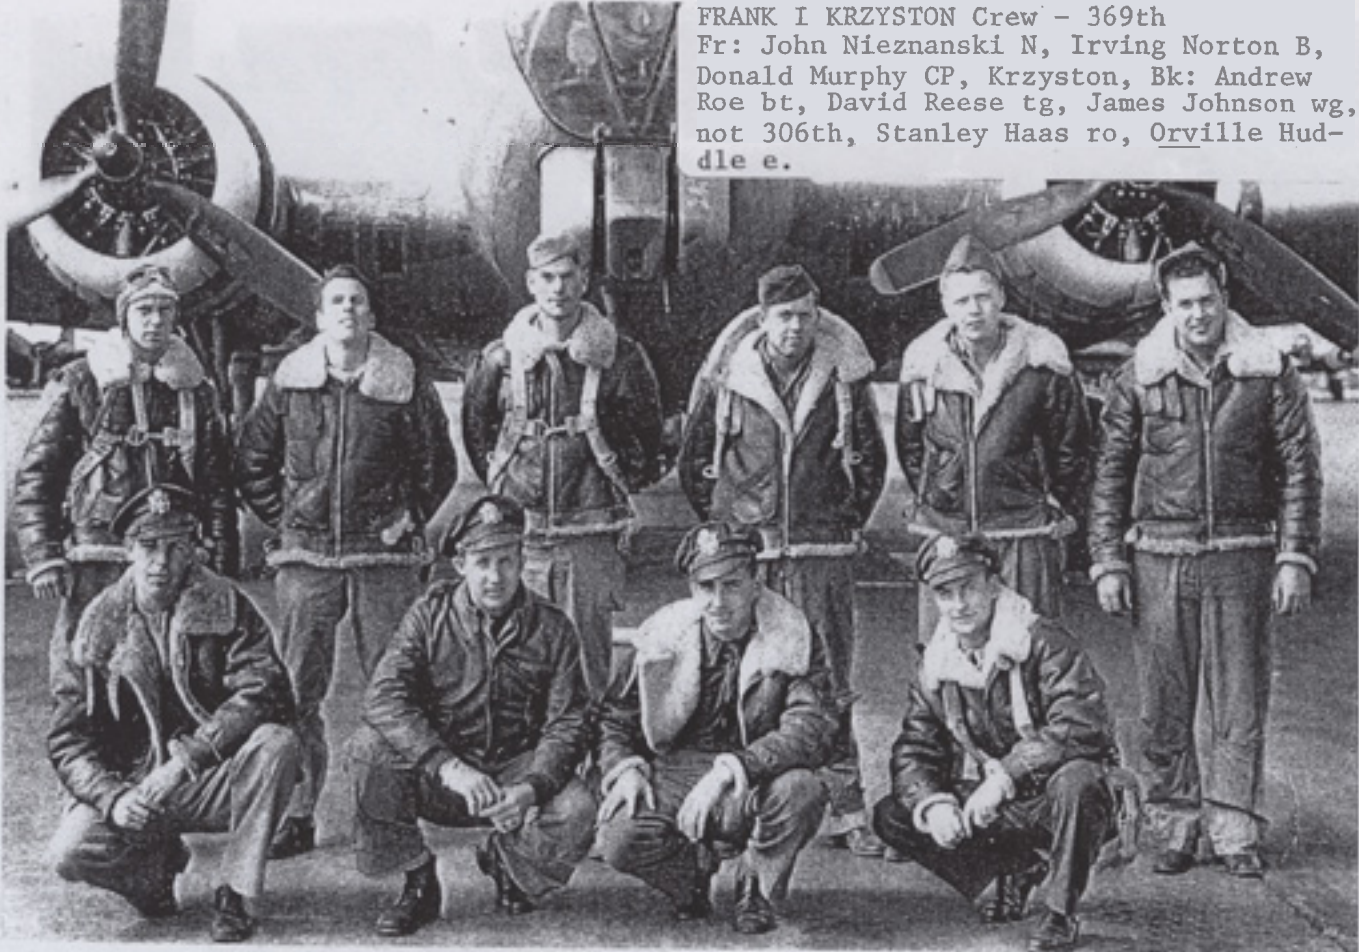

FRANK I KRZYSTON Crew - 369th
Fr: John Nieznanski N, Irving Norton B,
Donald Murphy CP, Krzyston, Bk: Andrew
Roe bt, David Reese tg, James Johnson wg,
not 306th, Stanley Haas ro, Orville Hud-
dle e.

HARLAN L. LAUGHLIN Crew - 369th
Fr: Laughlin, Wm Rogers CP, Blain Gailey
B, Cyril Bush N. Bk: Jos. Homesley e, Wm
Hickman ro, Jos. Mathews wg, Clyde Ukele
bt, Irwin Fitterman wg, Victor Keuer tg.