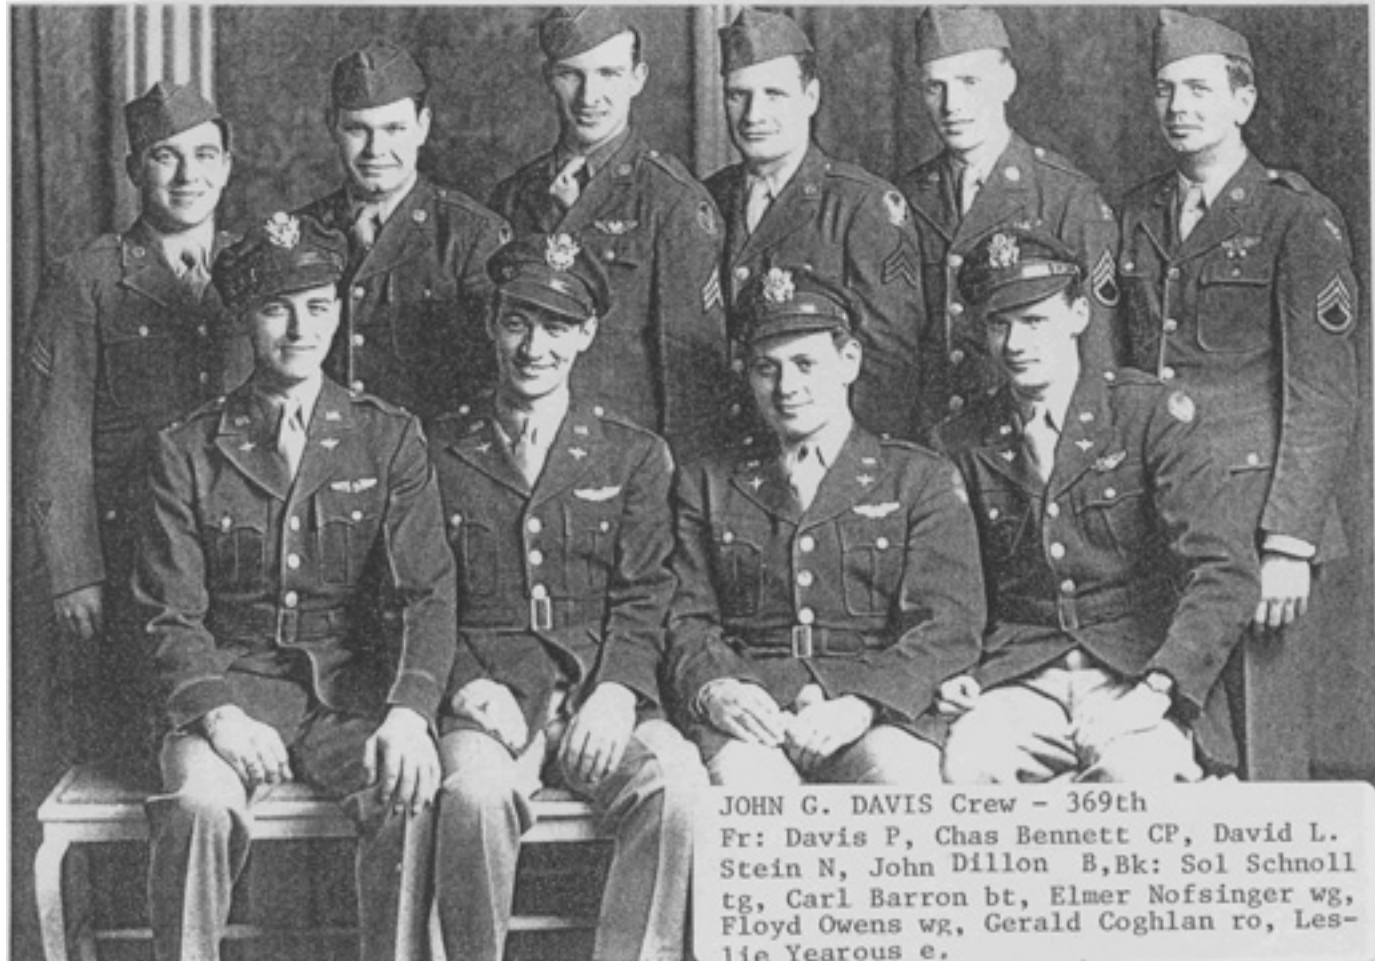

JOHN L DAVIS Crew - 367th
Fr: Davis, Dale Lenn CP, Joe Stauber B, Morris Hursthouse N. Bk: Calvin Owens e, Ralph Groover ro, Chas Marler wg, Elmer Workman bt, Newell Russell wg, Wm Gillespie tg

JOHN G. DAVIS Crew - 369th
Fr: Davis P, Chas Bennett CP, David L. Stein N, John Dillon B, Bk: Sol Schnoll tg, Carl Barron bt, Elmer Nofsinger wg, Floyd Owens wg, Gerald Coghlan ro, Leslie Yearous e.