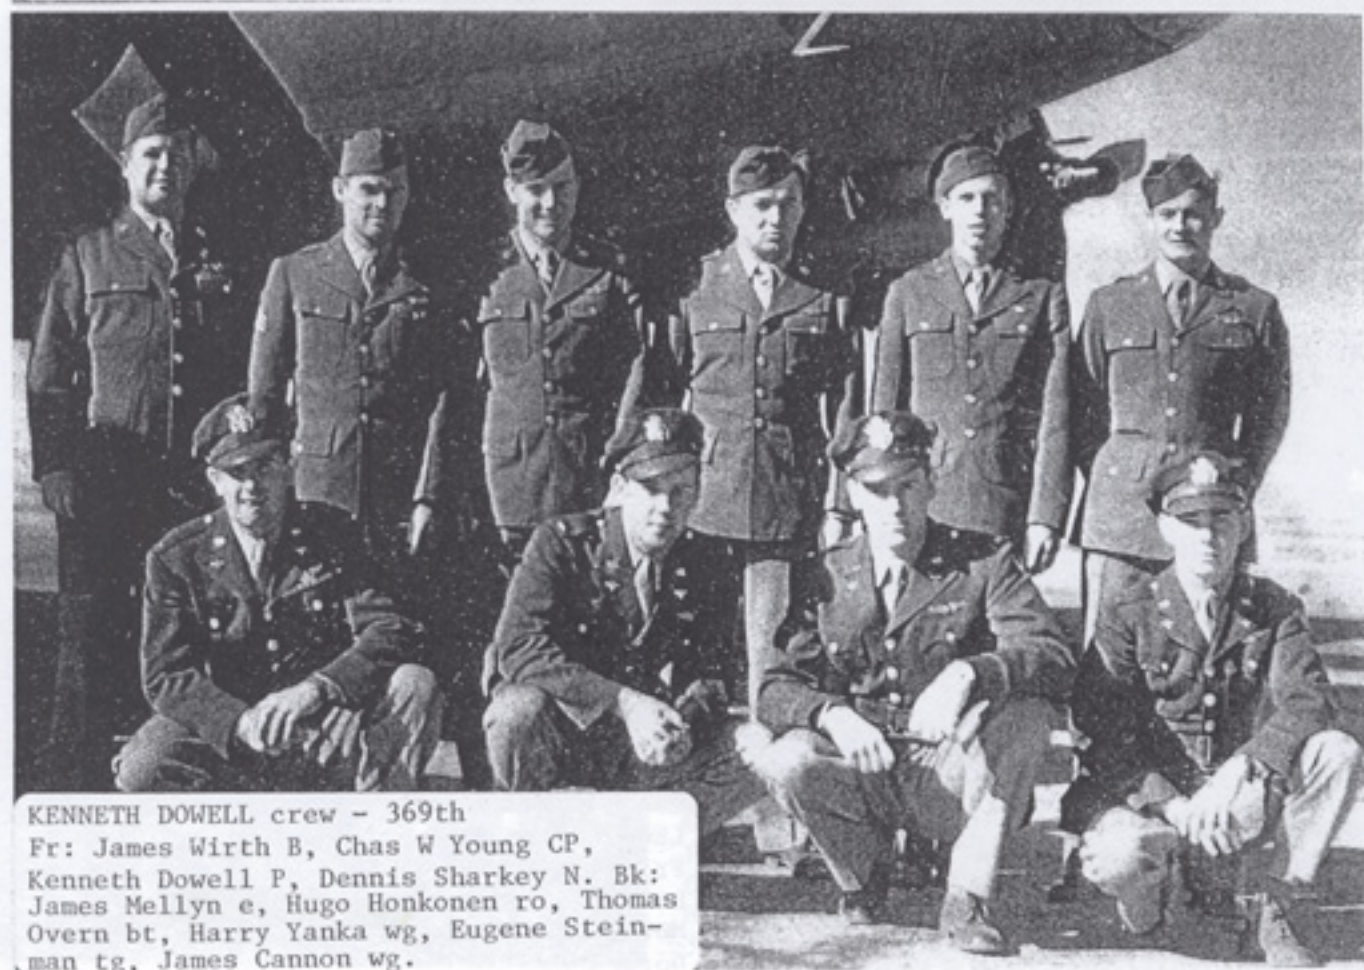

KENNETH DOWELL crew - 369th
Fr: James Wirth B, Chas W Young CP,
Kenneth Dowell P, Dennis Sharkey N. Bk:
James Mellyn e, Hugo Honkonen ro, Thomas
Overn bt, Harry Yanka wg, Eugene Stein-
man tg, James Cannon wg.